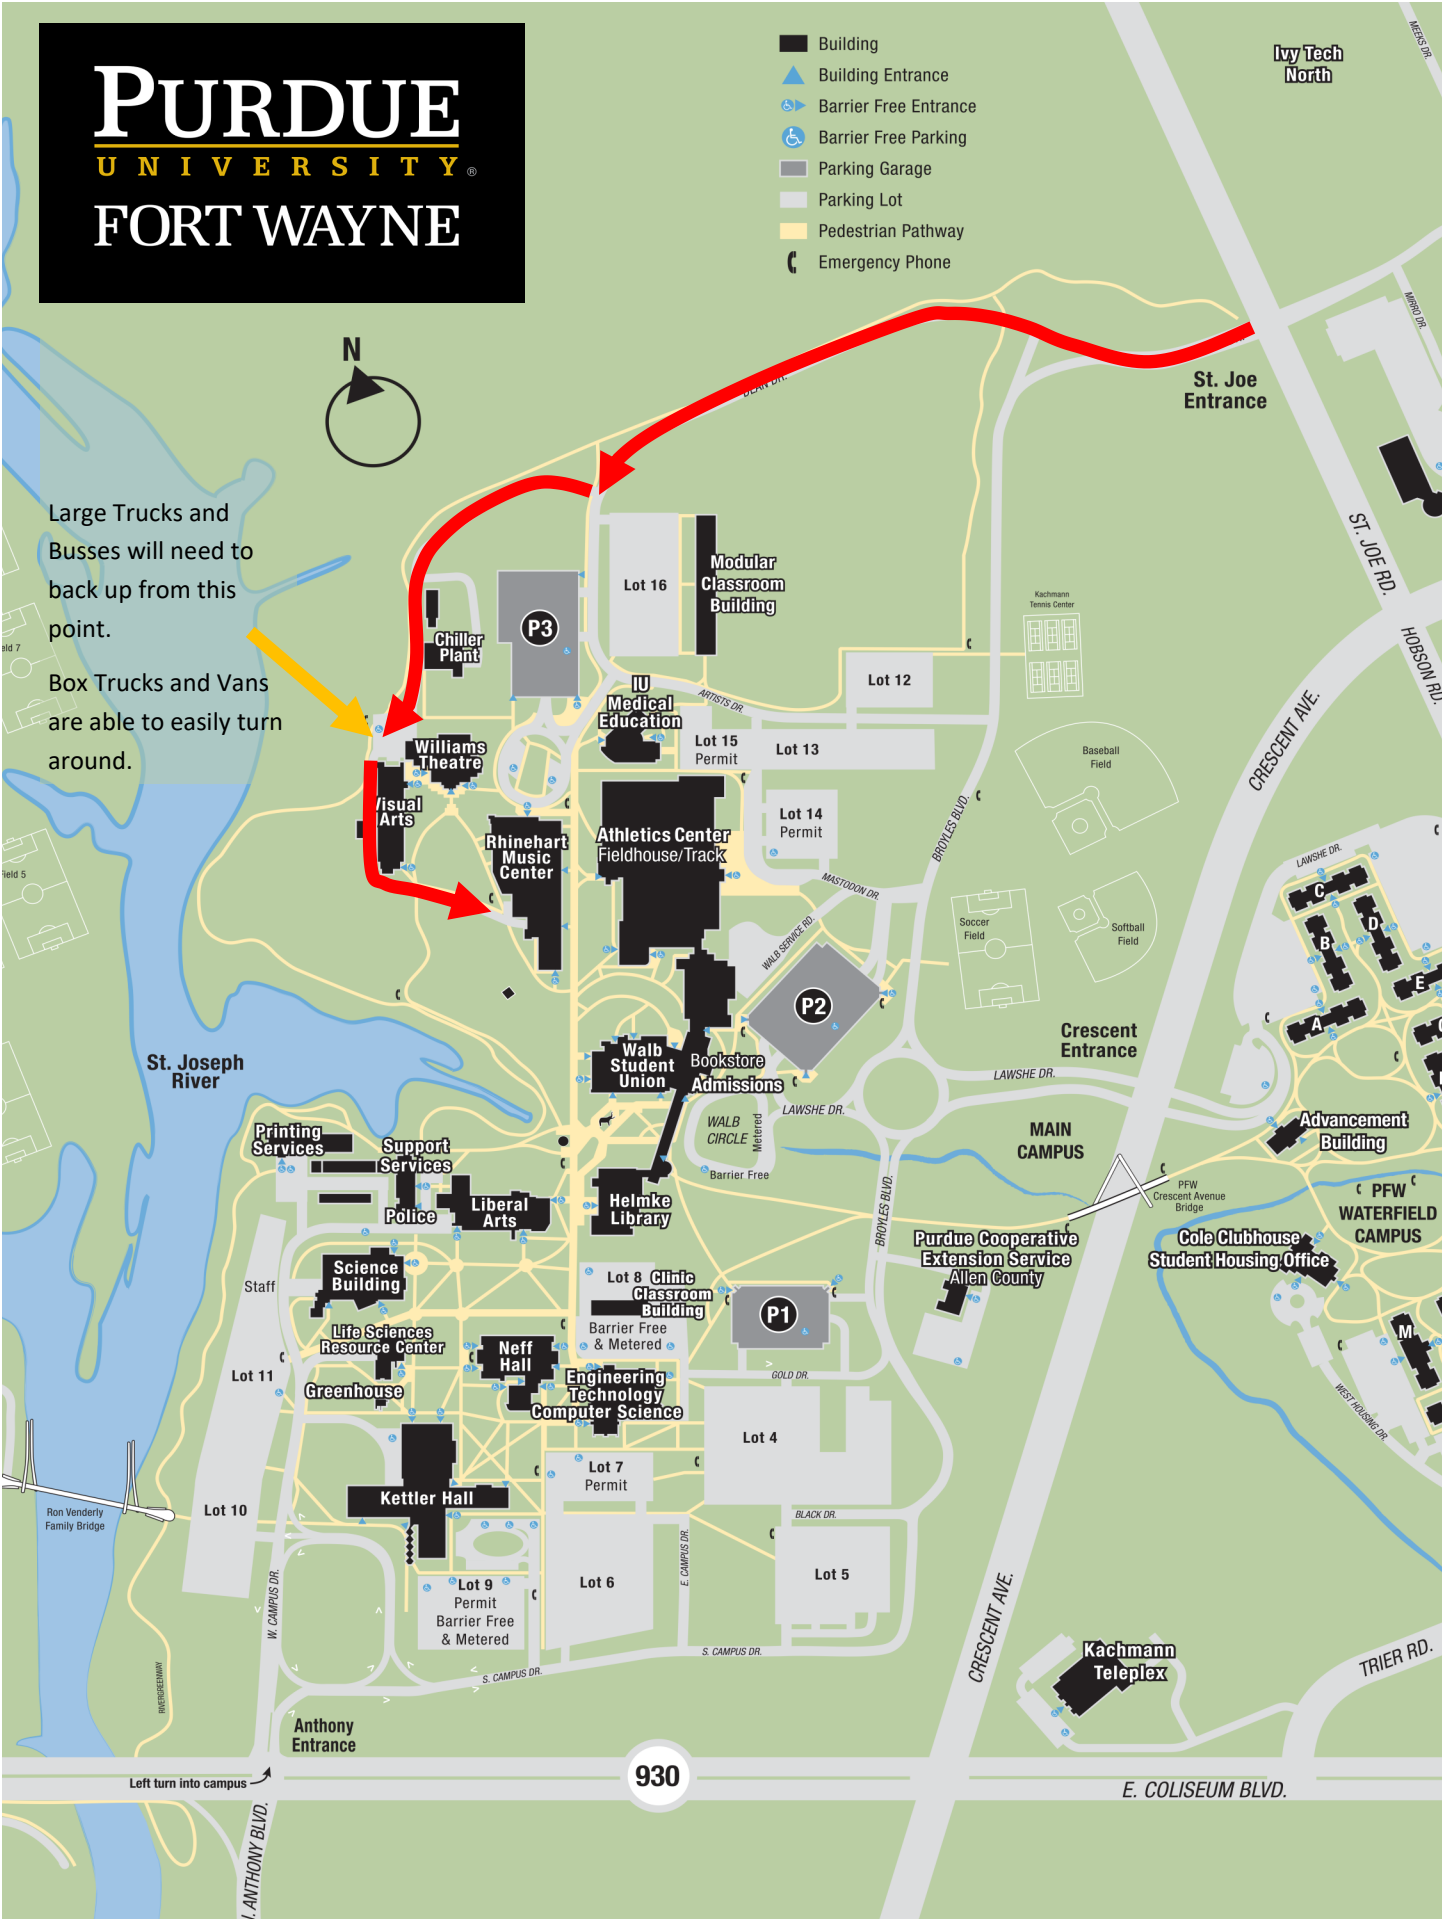

PURDUE UNIVERSITY FORT WAYNE

- Building
- Building Entrance
- Barrier Free Entrance
- Barrier Free Parking
- Parking Garage
- Parking Lot
- Pedestrian Pathway
- Emergency Phone

Large Trucks and Busses will need to back up from this point.

Box Trucks and Vans are able to easily turn around.

Left turn into campus

930

E. COLISEUM BLVD.